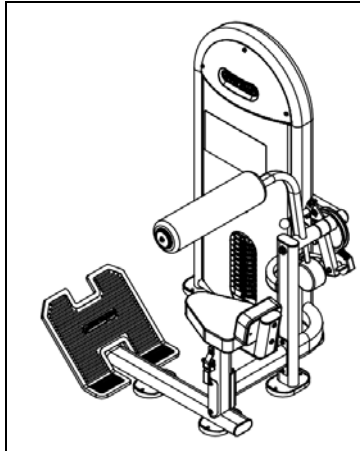

Cable Length Change

Instinct Dual Abdominal/Lower Back (9IL-D6330-13BSS)

To ensure you are ordering the proper cable for the Instinct Dual Abdominal/Lower Back machine, you must check the serial number of the machine.

Serial Number Range	Part Number	Cable Length
Before ID-D1035216	730-2150	1050mm
After ID-D1035216	730-2841	1145mm

To update a machine made before serial number ID-D1035216 to accommodate the longer cable (730-2841), the entire cam assembly will need to be changed (PN: 730-2840-KT).